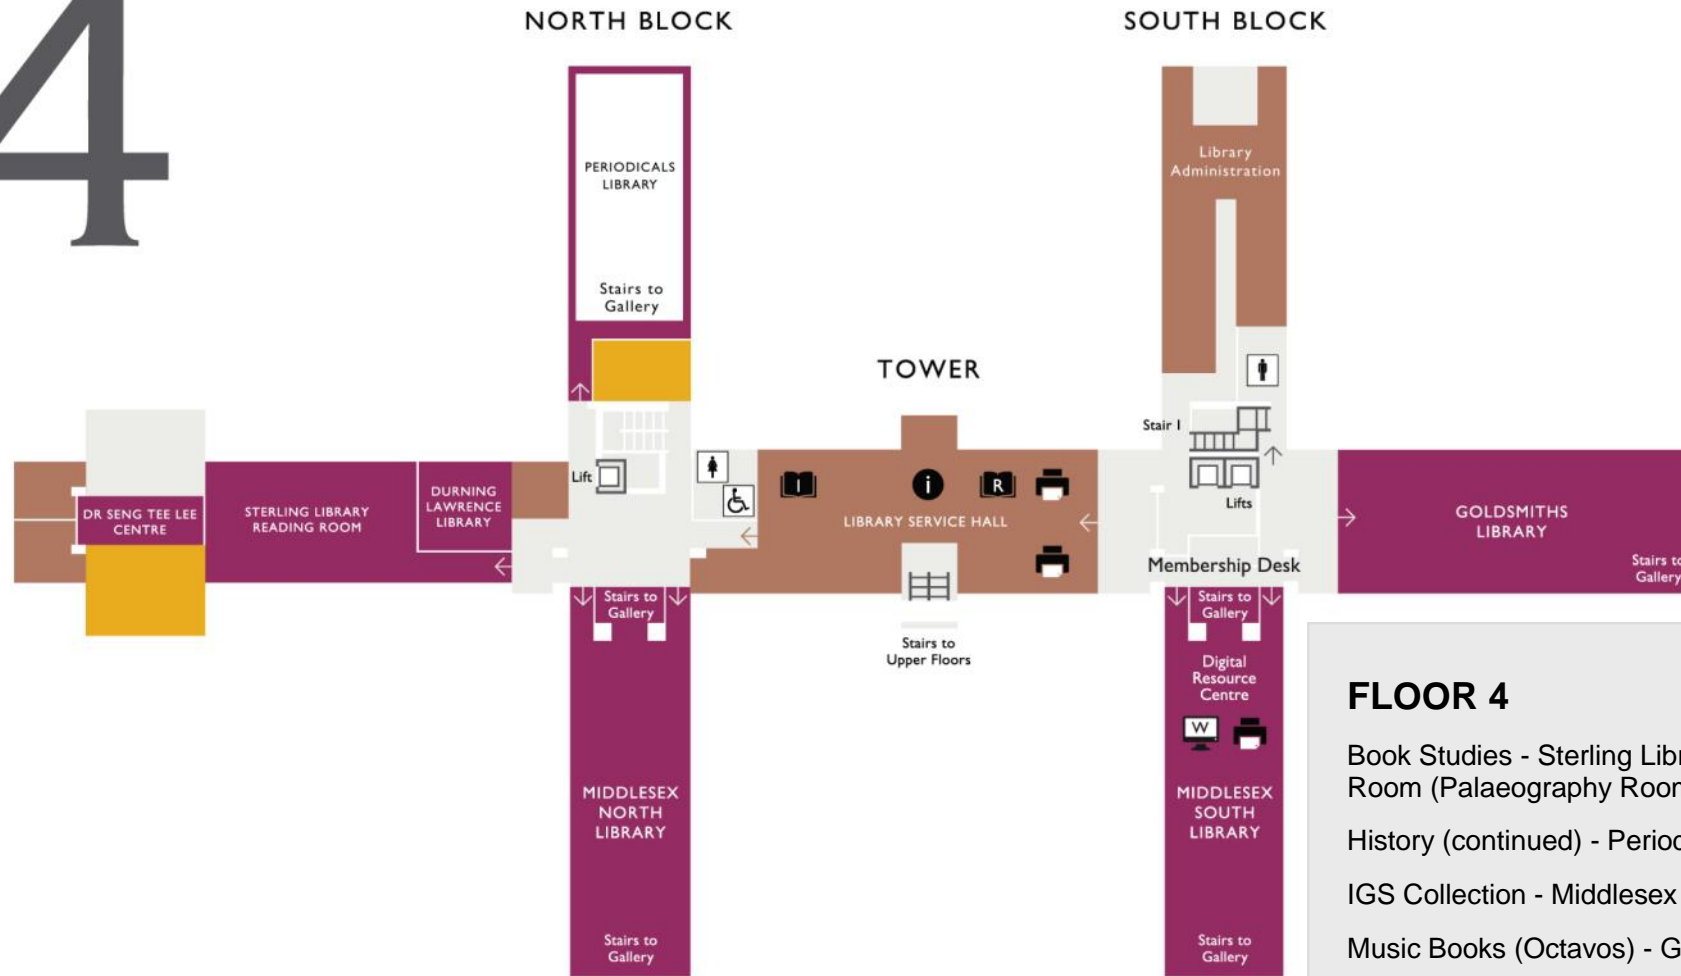

# Senate House Library Floor Plans

Subject	Floor	Room
Art	5	511
Book Studies	4	Sterling Library Reading Room (Palaeography Room)
Classics	5	500
Economics	7	701 (North)
Education	7	701 (Central)
English	5	542
Film & Media	5	542
Geography	7	701 (South)
German (IGS Collection)	4	Middlesex North
German (SHL Collection)	5	529
Health	7	701 (Central)
History (63L1 - 63MZF)	5	541
History (63MZG - 63PWZ)	4	Periodicals Gallery
History of Science (3A)	7	701 (Central)
History of Science (3U)	7	701 (North)
Inst. Commonwealth Studies	6	621 & 603
Language, Linguistics	5	511

# 4

- Collections & Reading Rooms
- Research Library Services
- Seminar Rooms

- Enquiries & Circulation Desk
- Self Returns
- Self Issue
- Workstation
- Printer

## FLOOR 4

- Book Studies - Sterling Library Reading Room (Palaeography Room)
- History (continued) - Periodicals Gallery
- IGS Collection - Middlesex North
- Music Books (Octavos) - Goldsmiths' Library
- Music Folios & Scores - Middlesex South
- Palaeography - Sterling Library Reading Room (Palaeography Room)
- Periodicals (Current) - Periodicals Library
- Reference Works - Periodicals Library
- Special Collections - Sterling Library Reading Room (Palaeography Room)

# 5

NORTH BLOCK

SOUTH BLOCK