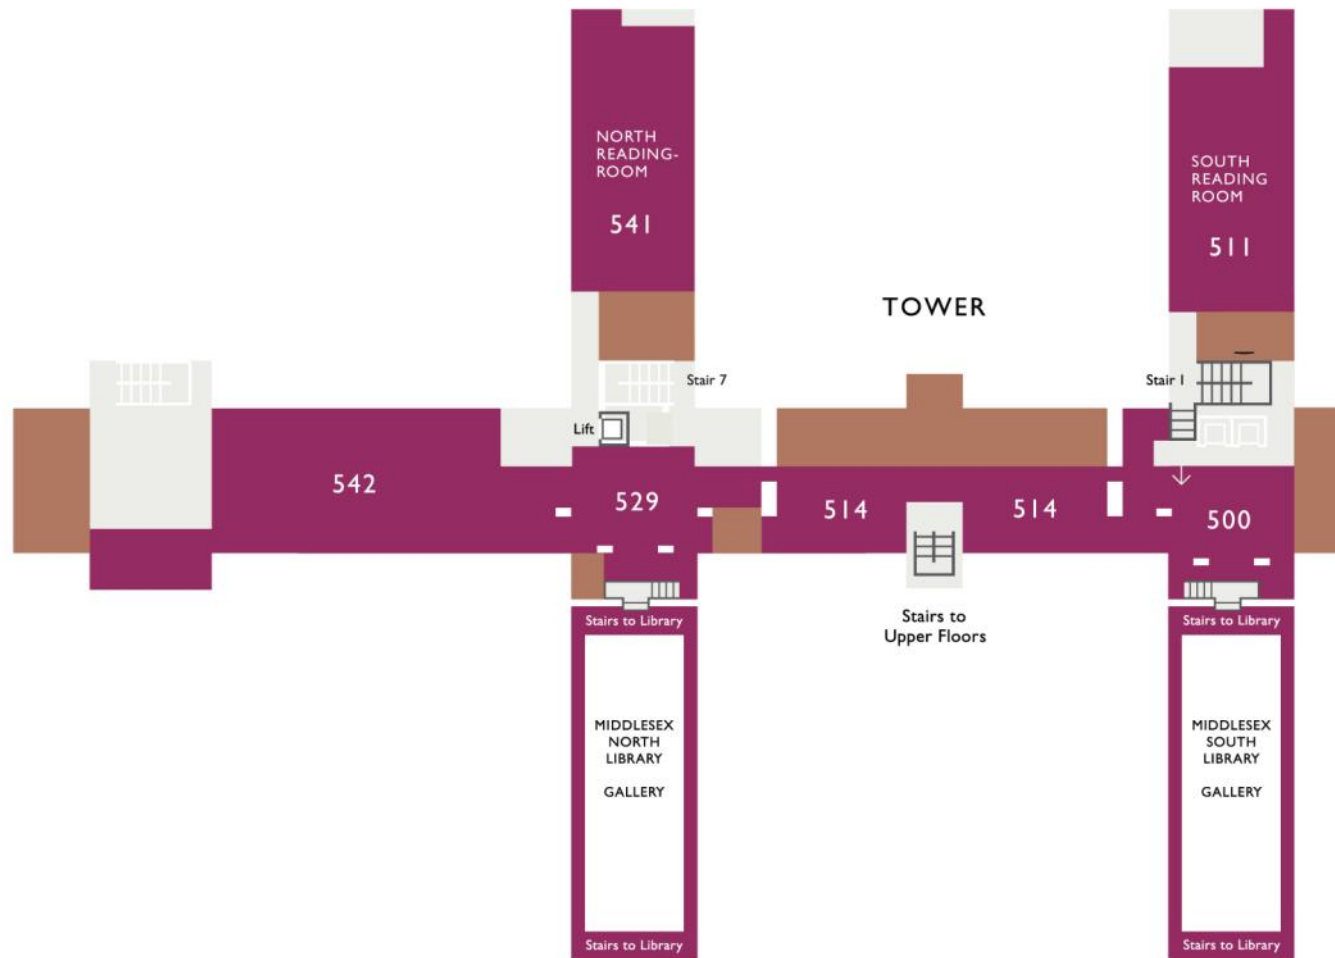

# Senate House Library Floor Plans

Subject	Floor	Room
Art	5	511
Book Studies	4	Sterling Library Reading Room (Palaeography Room)
Classics	5	500
Economics	7	701 (North)
Education	7	701 (Central)
English	5	542
Film & Media	5	542
Geography	7	701 (South)
German (IGS Collection)	4	Middlesex North
German (SHL Collection)	5	529
Health	7	701 (Central)
History (63L1 - 63MZF)	5	541
History (63MZG - 63PWZ)	4	Periodicals Gallery
History of Science (3A)	7	701 (Central)
History of Science (3U)	7	701 (North)
Inst. Commonwealth Studies	6	621 & 603
Language, Linguistics	5	511

# 4

- Collections & Reading Rooms
- Research Library Services
- Seminar Rooms

- Enquiries & Circulation Desk
- Self Returns
- Self Issue
- Workstation
- Printer

## FLOOR 4

- Book Studies - Sterling Library Reading Room (Palaeography Room)
- History (continued) - Periodicals Gallery
- IGS Collection - Middlesex North
- Music Books (Octavos) - Goldsmiths' Library
- Music Folios & Scores - Middlesex South
- Palaeography - Sterling Library Reading Room (Palaeography Room)
- Periodicals (Current) - Periodicals Library
- Reference Works - Periodicals Library
- Special Collections - Sterling Library Reading Room (Palaeography Room)

# 5

NORTH BLOCK

SOUTH BLOCK